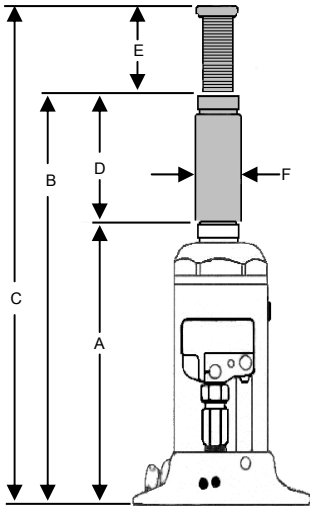

Hi Range Bottle Jacks 3, 5, 8 & 12 Ton Capacity

Hi-Range models provide up to 33% more lifting height over standard hydraulic models. Hi-Range models also feature larger rams, larger bases and larger pumps than the comparable standard model.

The intended use of all these models is for heavy-duty trucks, farm equipment, building construction, mobile home set-up, and as original equipment for manufacturers of many products.

| Capacity (tons) | Model Number | A | B | C | D | E | F | Carry Handle | Ship Wgt. (LBS) | Repair Kit | Base L | Size W |
|-----------------|--------------|---------|---------|---------|---------|--------|---------|--------------|-----------------|------------|----------|---------|
| 3 | D-51011 | 10-1/4" | 17-1/2" | 20-1/2" | 7-1/4" | 3" | 1-3/16" | No | 14 | 5-532 | 5-13/16" | 4-3/16" |
| 5 | D-51012 | 10-1/4" | 17-3/4" | 22" | 7-1/2" | 4-1/4" | 1-3/8" | No | 17 | 5-535 | 6-1/4" | 4-9/16" |
| 8 | D-51013 | 11" | 19-1/4" | 23-1/2" | 8-1/4" | 4-1/4" | 1-5/8" | No | 24 | 5-580 | 6-1/2" | 5-1/8" |
| 8 | D-56160 | 14" | 25-1/8" | 29-1/2" | 11-1/8" | 4-3/8" | 1-5/8" | No | 24 | 5-538 | 6-1/2" | 5-1/8" |
| 12 | D-51014 | 11-1/2" | 19-3/8" | 22-5/8" | 7-7/8" | 3-1/4" | 1-7/8" | Yes | 30 | 5-1114 | 6-3/4" | 5-5/8" |

Two piece 21" zinc-plated handle provided

100% American Made.....

D-51011
3 Ton

D-51012
5 Ton

ADD TO CART

D-51013
8 Ton

ADD TO CART

D-56160
8 Ton