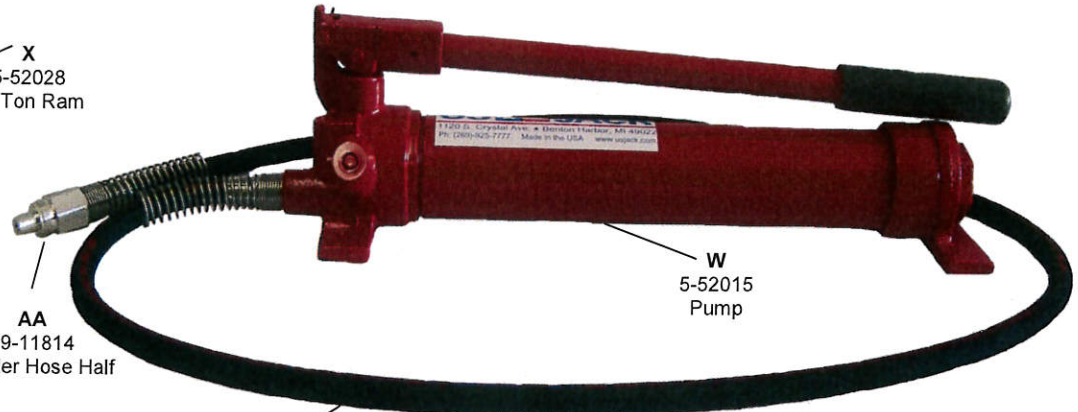

20 TON STARTER KIT/ PORTA POWER KIT MODEL 5-52029/24-52029

AN
2-59174
Ram Caps

AO
2-59178
Thread Protector

X
5-52028
20 Ton Ram

AA
19-11814
Coupler Hose Half

AB
19-11813
Coupler Ram Half

W
5-52015
Pump

AG
13-11597
Hose

AJ
4-59431
Ram Base

G
4-59427
Chain Pull Plate
(1 per kit)

F
4-59434
Chain & Hook
(2 per kit)
2 per kit

AM
4-59435
Coupling
(2 per kit)

AK
4-59429
Plunger Base

AL
4-59436
Toe Lift

59159
Metal
Carry Case

Q
4-59438 24" Ext. Tube

R
4-59440 20" Ext. Tube

N
4-59442 10" Ext. Tube
(2 per kit)