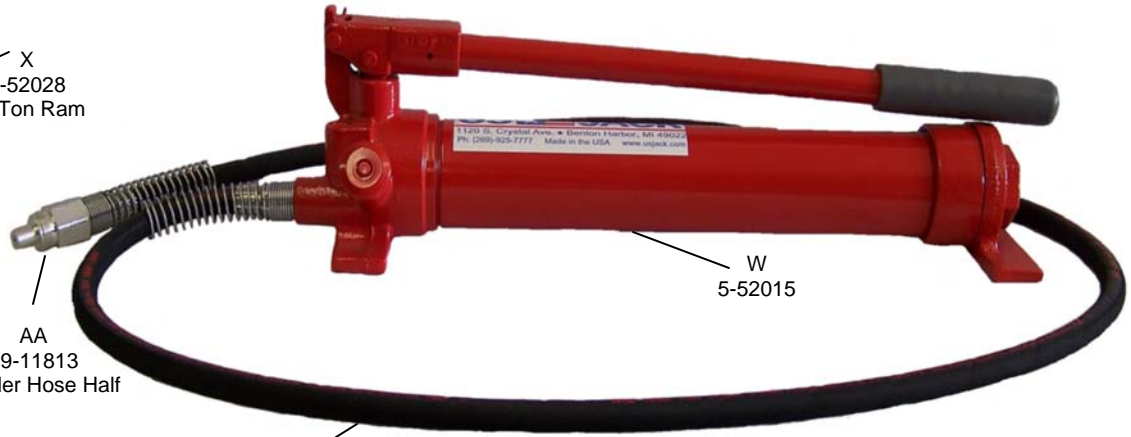

20 TON STARTER KIT/ PORTA POWER KIT

MODEL 5-52029/24-52029

NSN 5120-00-595-8387

100% American Made...

** Call for pricing and shipping charges

AN
2-59174
Ram Caps

AO
2-59178
Thread Protector

X
5-52028
20 Ton Ram

AA
19-11813
Coupler Hose Half

AB
19-11813
Coupler Ram Half

W
5-52015

AG
13-11597
Hose

AJ
4-59431
Ram Base

G
4-59427
Chain Pull Plate
(1 per kit)

F
4-59434
Chain & Hook
(2 per kit)

AM
4-59435
Coupling
(2 per kit)

AK
4-59429
Plunger Base

AL
4-59436
Toe Lift

59159
Metal
Carry Case

Q
4-59438 24" Ext. Tube

R
4-59440 20" Ext. Tube

N
4-59442 10" Ext. Tube
(2 per kit)

American Made

TO ORDER CALL 800 535 2257