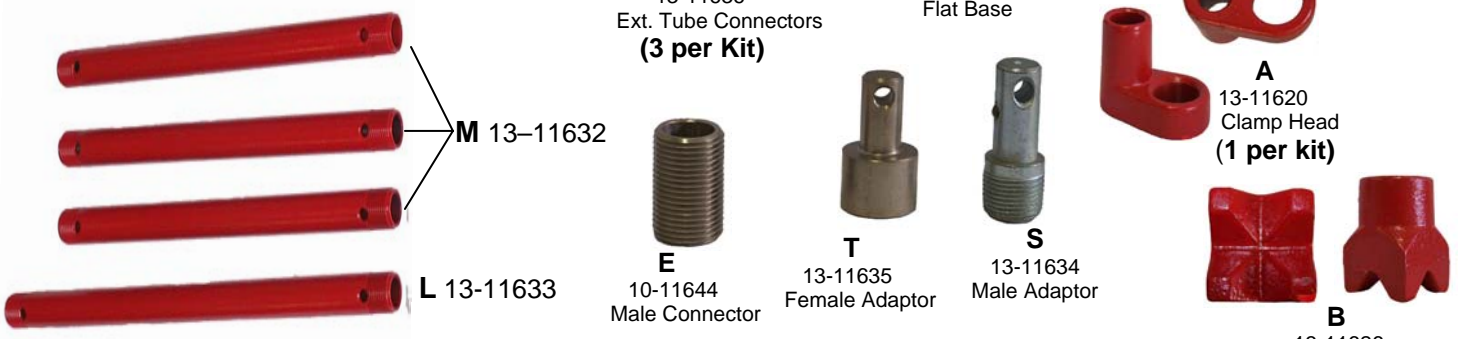

4 TON STARTER KIT/ PORTA POWER KIT

MODEL 5-52001/24-52025 NSN 5120-00-935-0772

** Call for pricing and shipping charges

100% American Made.....

American Made TO ORDER CALL 800 535 2257