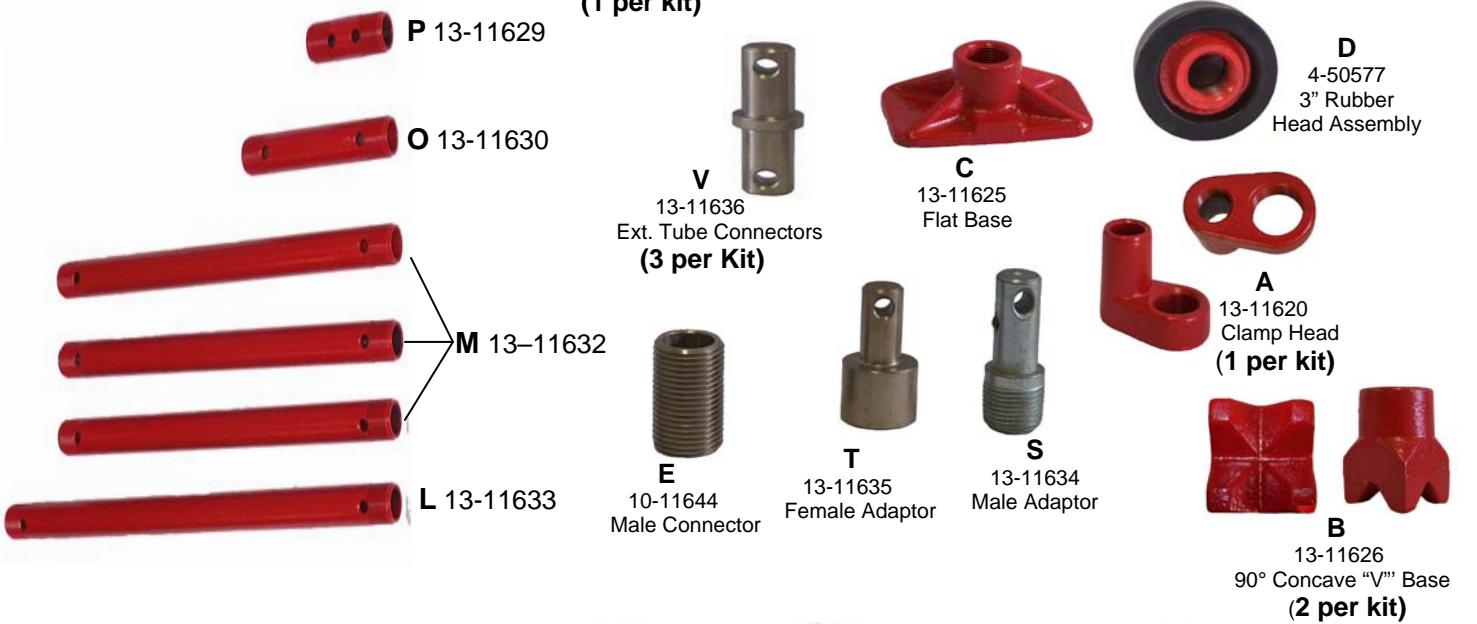

4 TON STARTER KIT/ PORTA POWER KIT

MODEL 5-52001/24-52025 NSN 5120-00-935-0772

** Call for pricing and shipping charges

100% American Made.....

American Made TO ORDER CALL 800 535 2257