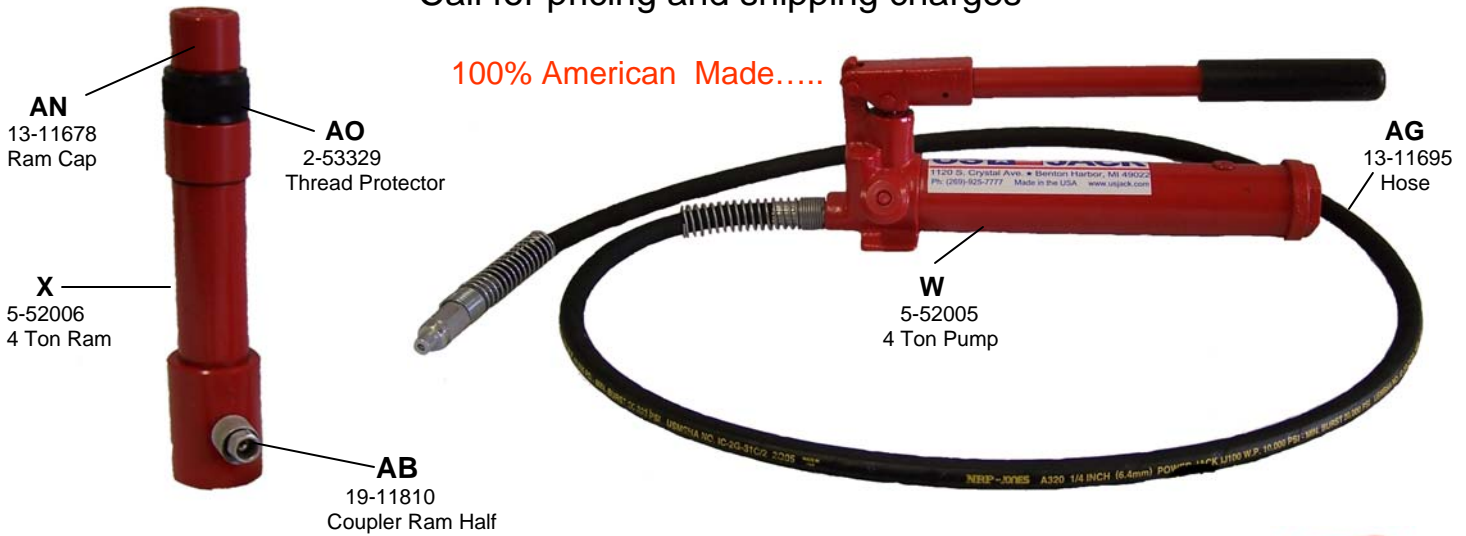

4 TON STARTER KIT/ PORTA POWER KIT

MODEL 5-52001/24-52025 NSN 5120-00-935-0772

** Call for pricing and shipping charges

100% American Made.....

American Made TO ORDER CALL 800 535 2257